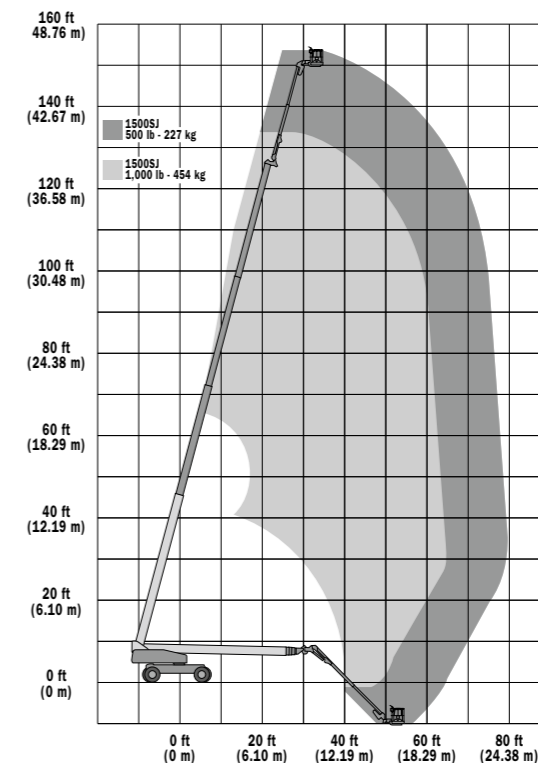

* Working outreach is horizontal outreach plus 65cm.
¹ Certain options or country standards may increase weight and/or dimensions.

JLG Model 1200SJP

JLG Model 1350SJP

JLG Model 1500SJ

EAZIACCESS RENTAL | SALES | SERVICE | TRAINING
 086 100 3294 | www.eazi.co.za