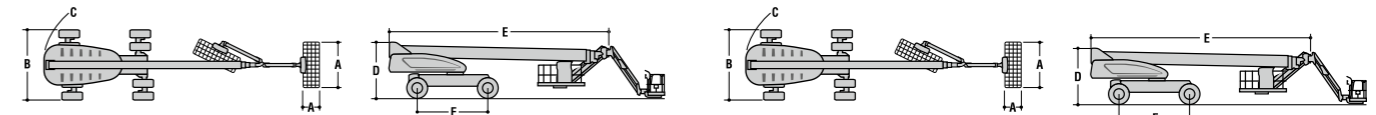

JLG Model 1350SJP