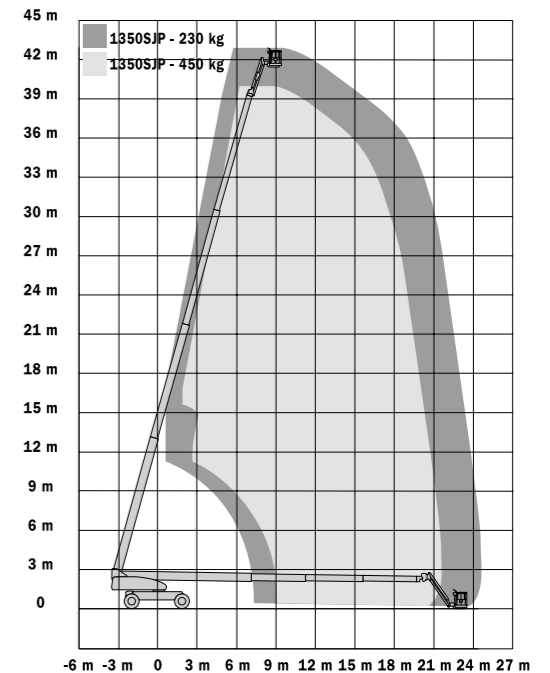

JLG Model 1350SJP