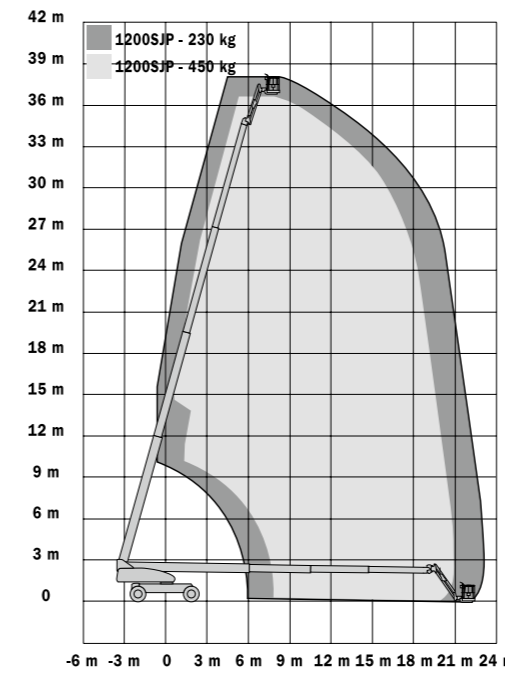

* Working outreach is horizontal outreach plus 65cm.
¹ Certain options or country standards may increase weight and/or dimensions.

JLG Model 1200SJP