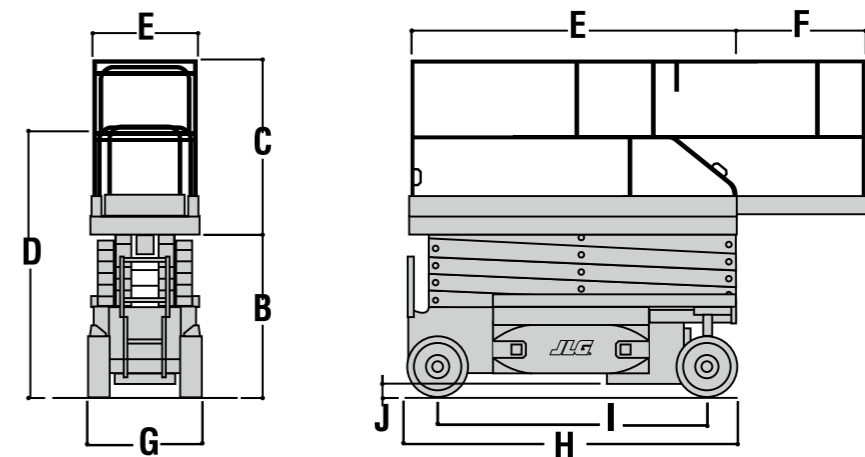

JLG ES Series

¹ Folding rails standard on all ES models in CE spec.

² Capacities shown are maximum with 2 persons indoor on all models. Outdoor ratings are:

1930ES - 1 person / 120 kg ; 2032ES - 1 person / 160 kg ; 2646ES - 2 person / 230 kg ; 3246ES - 1 person / 320 kg.

³ Certain options or country standards may increase weight and/or dimensions.