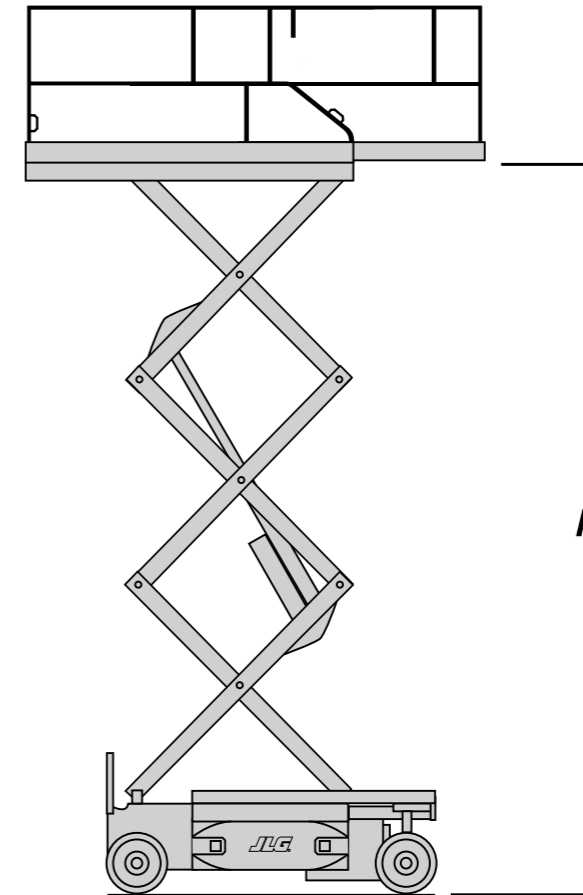

JLG ES Series

¹ Folding rails standard on all ES models in CE spec.

² Capacities shown are maximum with 2 persons indoor on all models. Outdoor ratings are:

1930ES - 1 person / 120 kg ; 2032ES - 1 person / 160 kg ; 2646ES - 2 person / 230 kg ; 3246ES - 1 person / 320 kg.

³ Certain options or country standards may increase weight and/or dimensions.