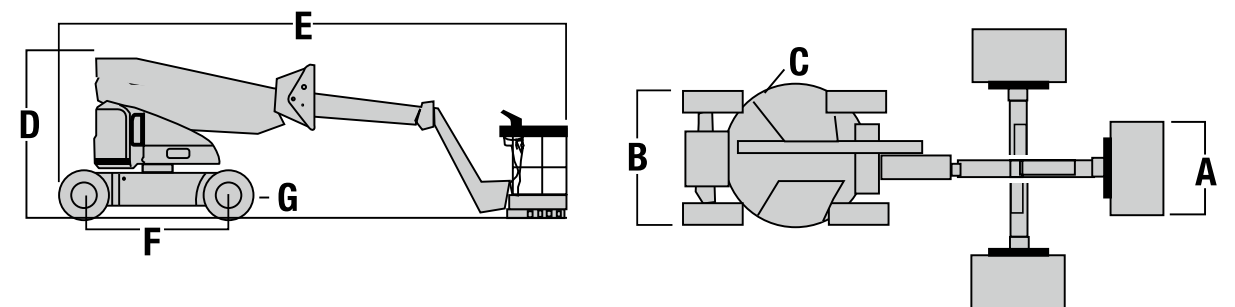

JLG Models E400AJP, M400AJP, E400AJPn & M400AJPn