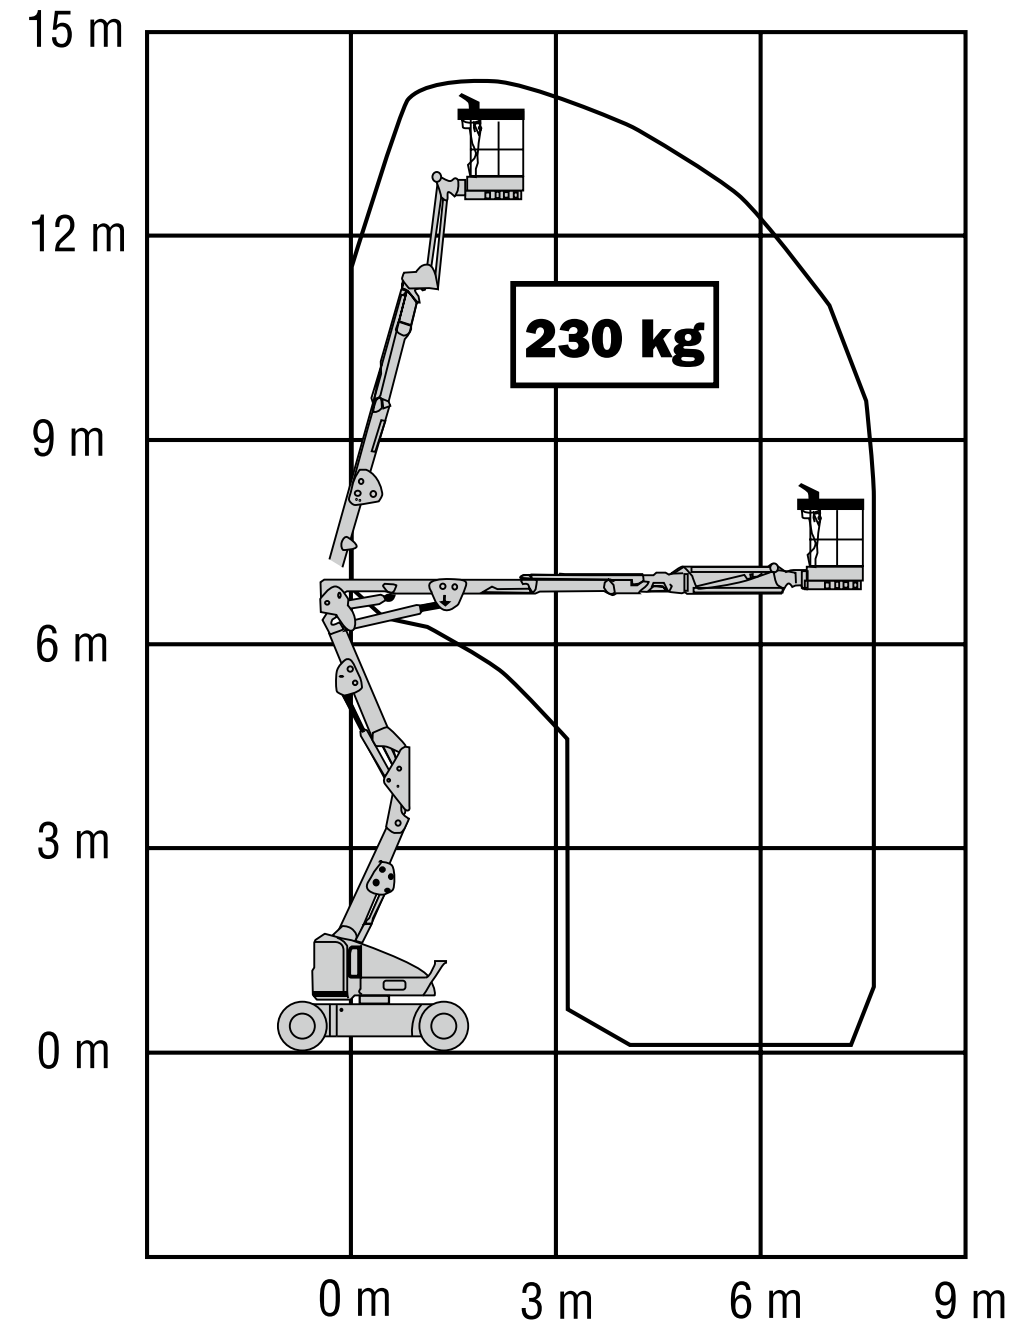

JLG Models E400AJP, M400AJP, E400AJPn & M400AJPn