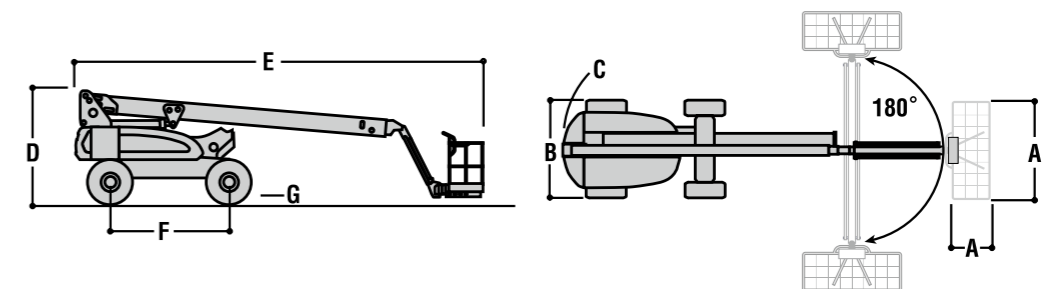

JLG ModelS E600J, M600J, E600JP & M600JP

* Working outreach is horizontal outreach plus 65cm.
¹ Certain options or country standards may increase weight and/or dimensions.