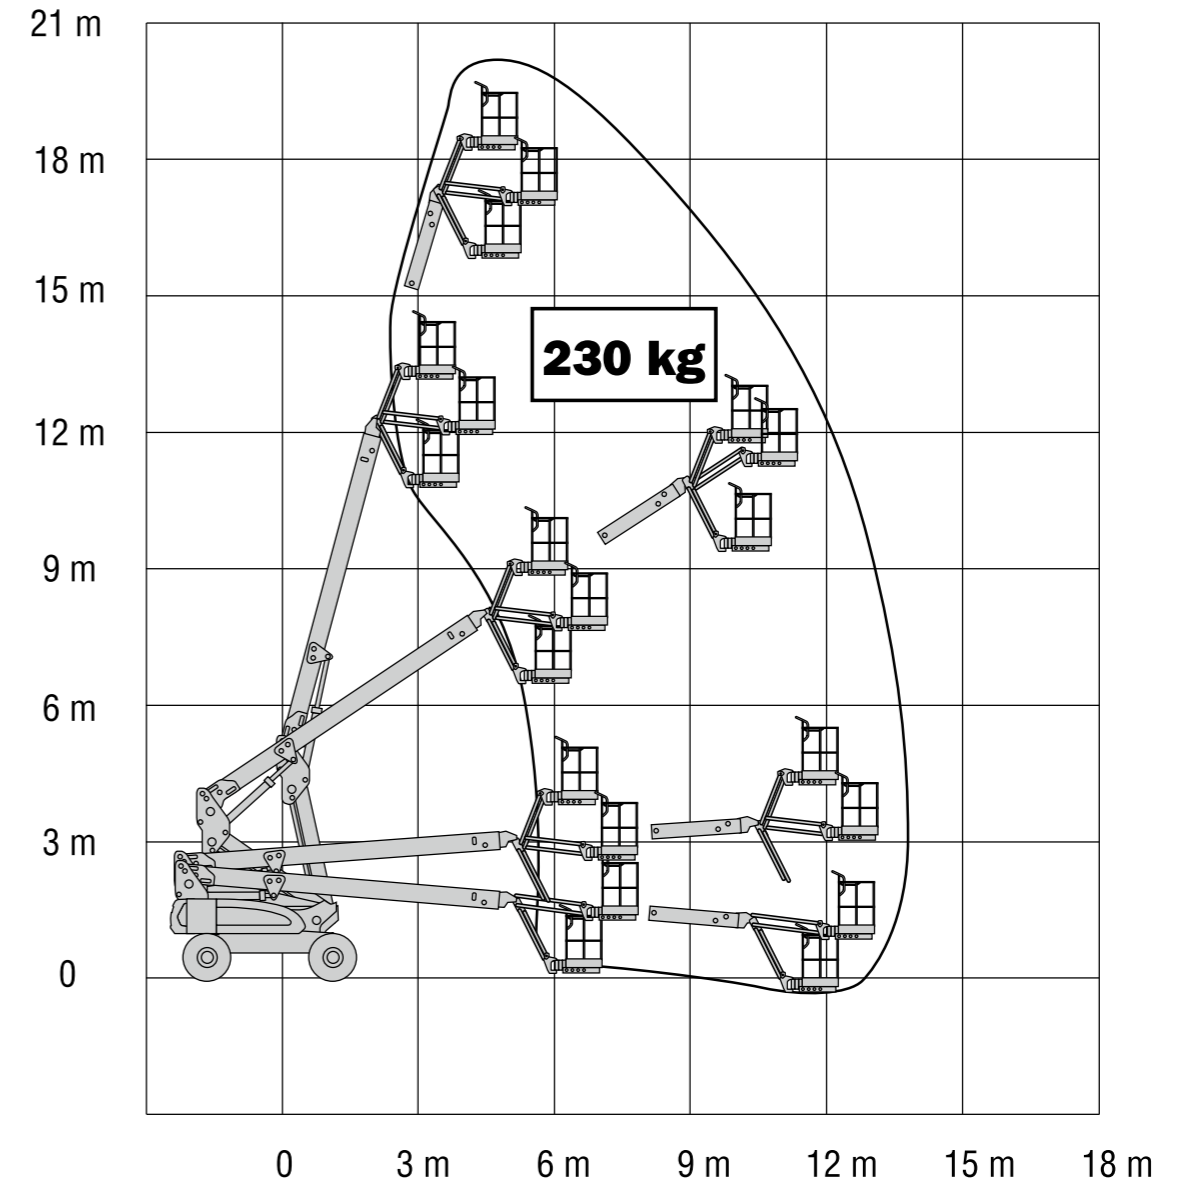

JLG ModelS E600J, M600J, E600JP & M600JP

* Working outreach is horizontal outreach plus 65cm.
¹ Certain options or country standards may increase weight and/or dimensions.